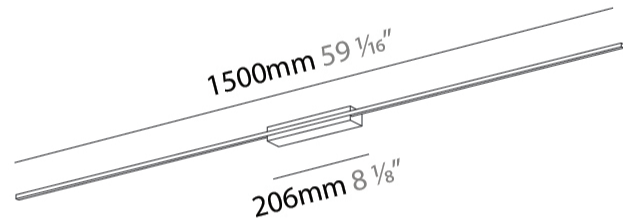

JUST BLACK LINE SURFACE

A33301-

base number LED
Dimming

1. To build a product code in our configurator select the specify button on the base model # product page
2. To build a manual product code on this datasheet choose from the options listed below in blue font and add the suffix to the base model #

GENERAL

Series: Just Black Line
Brand: Prolicht
Division: Architectural
Mounting Type: Surface
Mounting Location: Wall
Subcategory: Wall Effect

PHYSICAL

Shape: Rectangle
Length (mm): 1500
Length (in): 59 ¹/₁₆
Width (mm): 30
Width (in): 1 ³/₁₆
Height (mm): 40
Height (in): 1 ⁹/₁₆
Light Distribution: Indirect
Fixture Finish: BLK
Fixture Material: Aluminum

ELECTRICAL

Lamp Type: LED (Zhaga Standard)
Input Wattage (W): 15
Total Output Wattage (W): 13.6
Dimming: [Non-Dimmable](#)
Driver Included: Yes
Driver Location: Integrated
Driver Type: Constant Current - Universal
Driver Class: Class 2
Input Voltage (V): 120 - 277
Constant Current (MA): 580
Upon Request: Tri-Mode Dimming

LED

Color Temperature (°K): 3000
Max. Delivered Lumen (lm): 776
CRI: >80 CRI
Lamp Life (hrs): 50000

OPTICAL

Beam Angle: 178
Adjustability: Fixed

RATINGS AND CERTIFICATIONS

Certified By: CSA Certified to UL and CSA Standards
IP rating: IP20

PROJECT
TYPE
SPECIFIER
QUANTITY
DATE